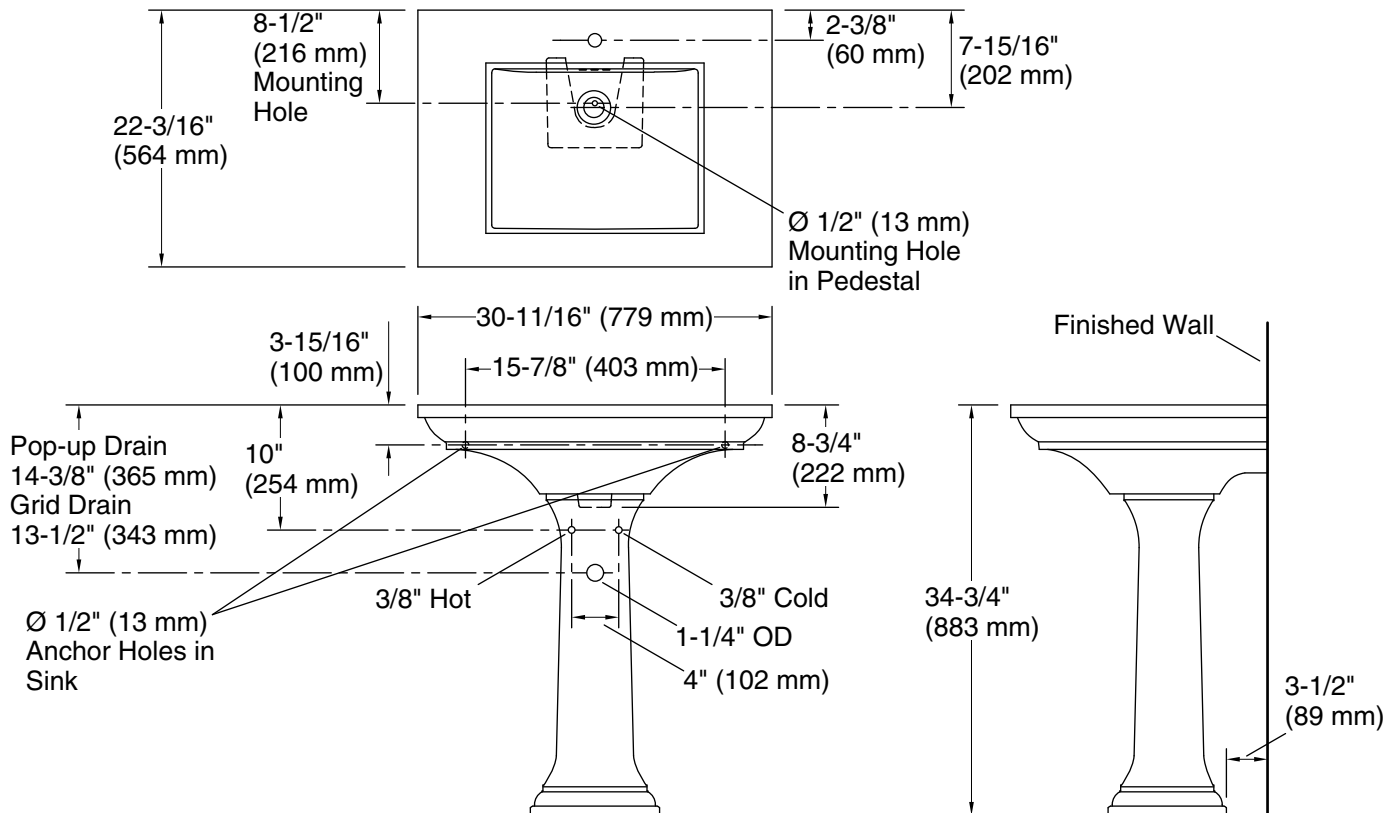

- 1041816 Hardware kit, Hollow Wall

Included Components

Product consists of:

- K-2269-1 Pedestal/Console Table Bathroom Sink
- K-2267 Bathroom Sink Pedestal

Additional Components:

- Accessory pack
- Rubber pads

Technical Information

All product dimensions are nominal.

Bowl configuration:	Single
Installation:	Pedestal
Bowl area (Only):	Length: 19" (483 mm) Width: 14" (356 mm) Water depth: 5-1/2" (140 mm)
Number of deck holes:	1
Faucet hole(s):	1-3/8" (35 mm)
Drain hole:	1-3/4" (44 mm)